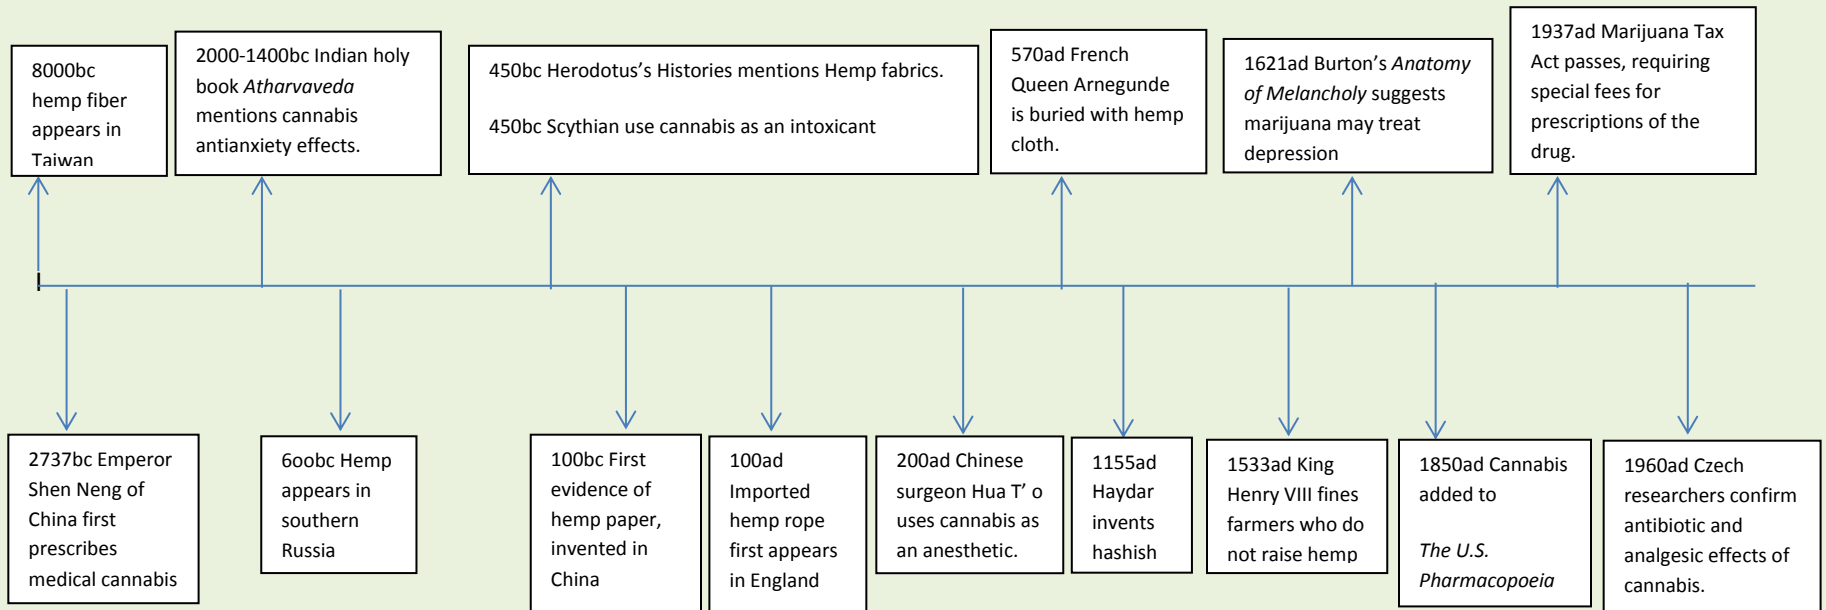

Cannabisandhemp.org

**CHA OFFICIAL HISTORICAL TIMELINE OF CANNABIS (8000BC-1960AD)**

Cannabisandhemp.org

**CHA OFFICIAL HISTORICAL TIMELINE OF CANNABIS (1970AD-PRESENT)**