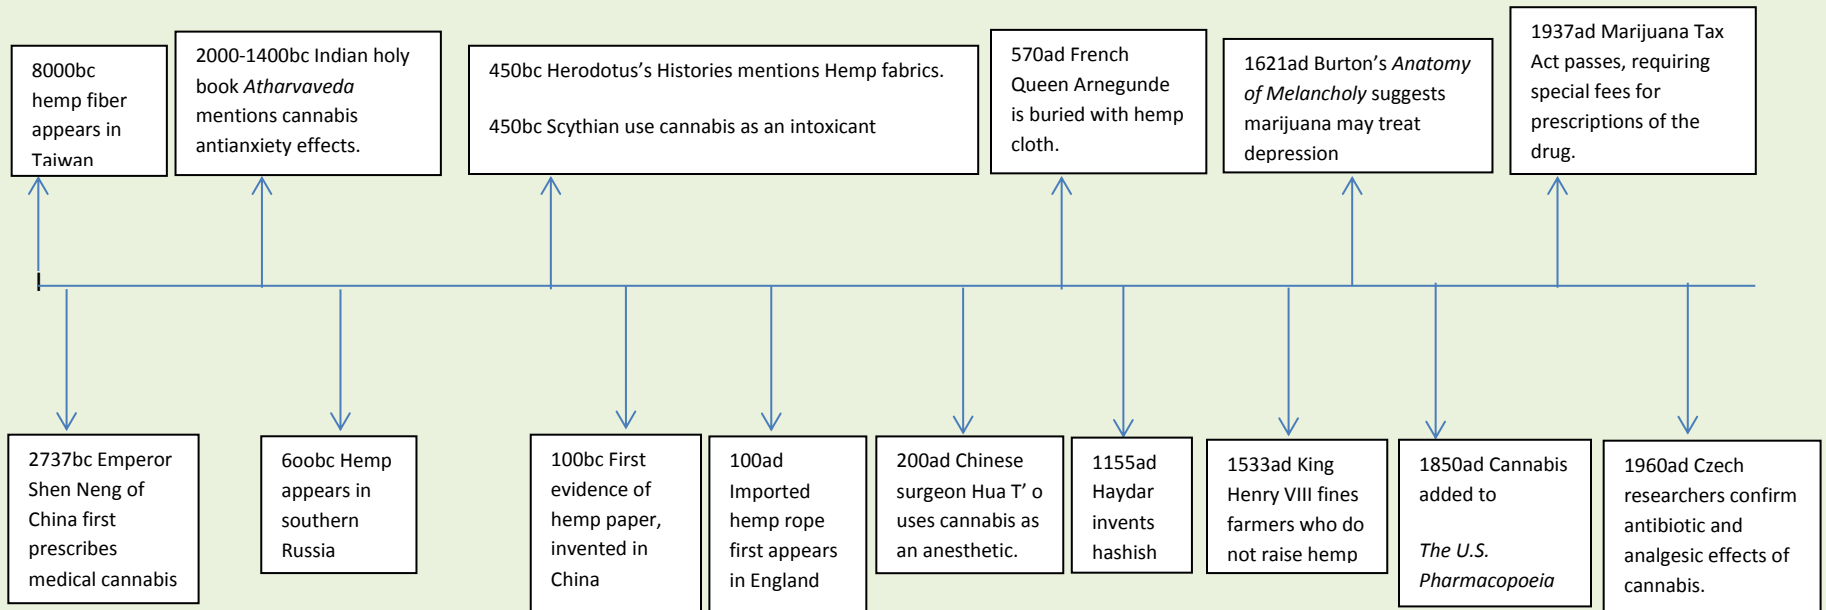

Cannabisandhemp.org

**CHA OFFICIAL HISTORICAL TIMELINE OF CANNABIS (8000BC-1960AD)**

Cannabisandhemp.org

**CHA OFFICIAL HISTORICAL TIMELINE OF CANNABIS (1970AD-PRESENT)**